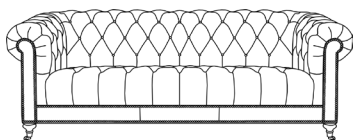

1 Model Specifications

KEY TO MEASUREMENTS	
H	Total Height
W	Total Width
D	Total Depth

4 SEATER
W243CM D98CM H83CM

3.5 SEATER
W226CM D98CM H83CM

3 SEATER
W208CM D98CM H83CM

2 SEATER
W117CM D98CM H83CM

CLUB CHAIR
W117CM D98CM H83CM
1.5 SEATER
W144CM D98CM H83CM