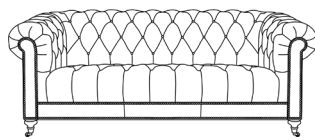

1 Model Specifications

KEY TO MEASUREMENTS	
H	Total Height
W	Total Width
D	Total Depth

4 SEATER
W243CM D98CM H83CM

3.5 SEATER
W226CM D98CM H83CM

3 SEATER
W208CM D98CM H83CM

2 SEATER
W117CM D98CM H83CM

CLUB CHAIR
W117CM D98CM H83CM
1.5 SEATER
W144CM D98CM H83CM