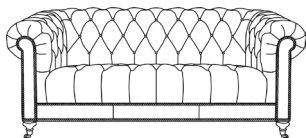

1 Model Specifications

KEY TO MEASUREMENTS	
H	Total Height
W	Total Width
D	Total Depth

4 SEATER
W243CM D98CM H83CM

3.5 SEATER
W226CM D98CM H83CM

3 SEATER
W208CM D98CM H83CM

2 SEATER
W117CM D98CM H83CM

CLUB CHAIR
W117CM D98CM H83CM
1.5 SEATER
W144CM D98CM H83CM

WING CHAIR
W88CM D94CM H107CM

BUCKINGHAM FOOTSTOOL
W130CM D72CM H37CM

CLAYDON FOOTSTOOL
W88CM D88CM H37CM

*ALL MEASUREMENTS ARE APPROXIMATE.

2 Features and Structure

- Comfort:** Non-sag serpentine sprung seat, back and arms.
- Frame:** Hardwood frame (load-bearing areas). Lifetime frame guarantee.
- Legs:** Hand-turned hardwood feet with optional front castor (excluding Wing Chair and Footstool.)
- Features:** Sumptuously padded scroll arms with pleat detail. Individually hand-applied studding. Double hand-tied buttoning.
- Options:** Feet in Mahogany, Grey Oak or Antique Walnut. Brass castors included (except Wing Chair and Footstool.) Hand-applied studding in Antique Brass or Pewter. Available in a wide selection of fabrics and leathers.