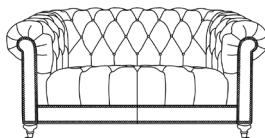

1 Model Specifications

KEY TO MEASUREMENTS	
H	Total Height
W	Total Width
D	Total Depth

4 SEATER
W243CM D98CM H83CM

3.5 SEATER
W226CM D98CM H83CM

3 SEATER
W208CM D98CM H83CM

2 SEATER
W117CM D98CM H83CM

CLUB CHAIR
W117CM D98CM H83CM
1.5 SEATER
W144CM D98CM H83CM

WING CHAIR
W88CM D94CM H107CM

BUCKINGHAM FOOTSTOOL
W130CM D72CM H37CM

CLAYDON FOOTSTOOL
W88CM D88CM H37CM

*ALL MEASUREMENTS ARE APPROXIMATE.

2 Features and Structure

- Comfort:** Non-sag serpentine sprung seat, back and arms.
- Frame:** Hardwood frame (load-bearing areas). Lifetime frame guarantee.
- Legs:** Hand-turned hardwood feet with optional front castor (excluding Wing Chair and Footstool.)
- Features:** Sumptuously padded scroll arms with pleat detail. Individually hand-applied studding. Double hand-tied buttoning.
- Options:** Feet in Mahogany, Grey Oak or Antique Walnut. Brass castors included (except Wing Chair and Footstool.) Hand-applied studding in Antique Brass or Pewter. Available in a wide selection of fabrics and leathers.