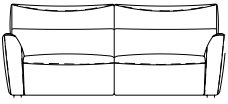

**2 SEATER SOFA WITH LEFT-HAND FACING CHAISE
(ALSO AVAILABLE IN RIGHT-HAND FACING CHAISE)**
W305CM H93CM D129/99CM

3.5 SEATER
W224CM H93CM D99CM

3 SEATER
W207CM H93CM D99CM

2 SEATER
W178CM H93CM D99CM

1 SEATER
W103CM H93CM D99CM
1.5 SEATER
W123CM H93CM D99CM

FOOTSTOOL
W92CM H36CM D65CM

*ALL MEASUREMENTS ARE APPROXIMATE.

2 Features and Structure

- Comfort:** Supportive, high-density foam seats. Sumptuous padded seats and backs. Non-sag serpentine sprung seat and back. Fibre-filled back cushions.
- Frame:** Hardwood frame (load-bearing areas). FSC-certified timber. Lifetime frame guarantee.
- Features:** Tailored seam detailing on the inner arms. Sustainable, FSC-certified timber.
- Options:** Ultra-modern asymmetrical chaise option. Hidden, touch-sensitive buttons. Optional Power footrest mechanism with touch-sensitive control. Cable free battery option (power only). Available in a wide selection of leathers.