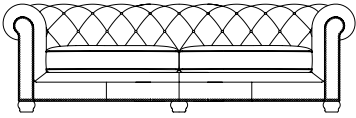

KEY TO MEASUREMENTS	
H	Total Height
W	Total Width
D	Total Depth

# 1 Model Specifications

**4 SEATER**  
W248CM D102CM H76CM

**3.5 SEATER**  
W229CM D102CM H76CM

**3 SEATER**  
W208CM D102CM H76CM

**2 SEATER**  
W189CM D102CM H76CM

**CLUB CHAIR**  
W127CM D102CM H76CM

**FOOTSTOOL**  
W131CM D72CM H37CM