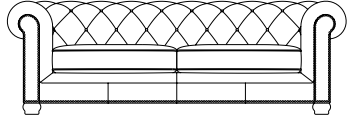

#### LIVINGSTONE

A traditional Victorian design incorporating modern comforts. With luxurious duck feather and fibre cushions, this sofa is relaxed and inviting.

Beautifully finished with double hand-tied buttoning and individually hand-applied studding, this timeless model features classic characteristics whilst enhancing comfort and support.

KEY TO MEASUREMENTS	
H	Total Height
W	Total Width
D	Total Depth

# 1 Model Specifications

**4 SEATER**  
W248CM D102CM H76CM

**3.5 SEATER**  
W229CM D102CM H76CM

**3 SEATER**  
W208CM D102CM H76CM

**2 SEATER**  
W189CM D102CM H76CM

**CLUB CHAIR**  
W127CM D102CM H76CM

**FOOTSTOOL**  
W131CM D72CM H37CM