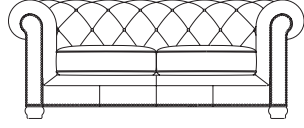

KEY TO MEASUREMENTS	
H	Total Height
W	Total Width
D	Total Depth

# 1 Model Specifications

**4 SEATER**  
W248CM D102CM H76CM

**3.5 SEATER**  
W229CM D102CM H76CM

**3 SEATER**  
W208CM D102CM H76CM

**2 SEATER**  
W189CM D102CM H76CM

**CLUB CHAIR**  
W127CM D102CM H76CM

**FOOTSTOOL**  
W131CM D72CM H37CM

ALL MEASUREMENTS ARE APPROXIMATE.