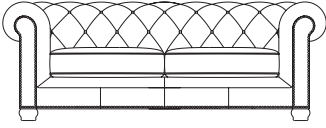

KEY TO MEASUREMENTS	
H	Total Height
W	Total Width
D	Total Depth

# 1 Model Specifications

**4 SEATER**  
W248CM D102CM H76CM

**3.5 SEATER**  
W229CM D102CM H76CM

**3 SEATER**  
W208CM D102CM H76CM

**2 SEATER**  
W189CM D102CM H76CM

**CLUB CHAIR**  
W127CM D102CM H76CM

**FOOTSTOOL**  
W131CM D72CM H37CM